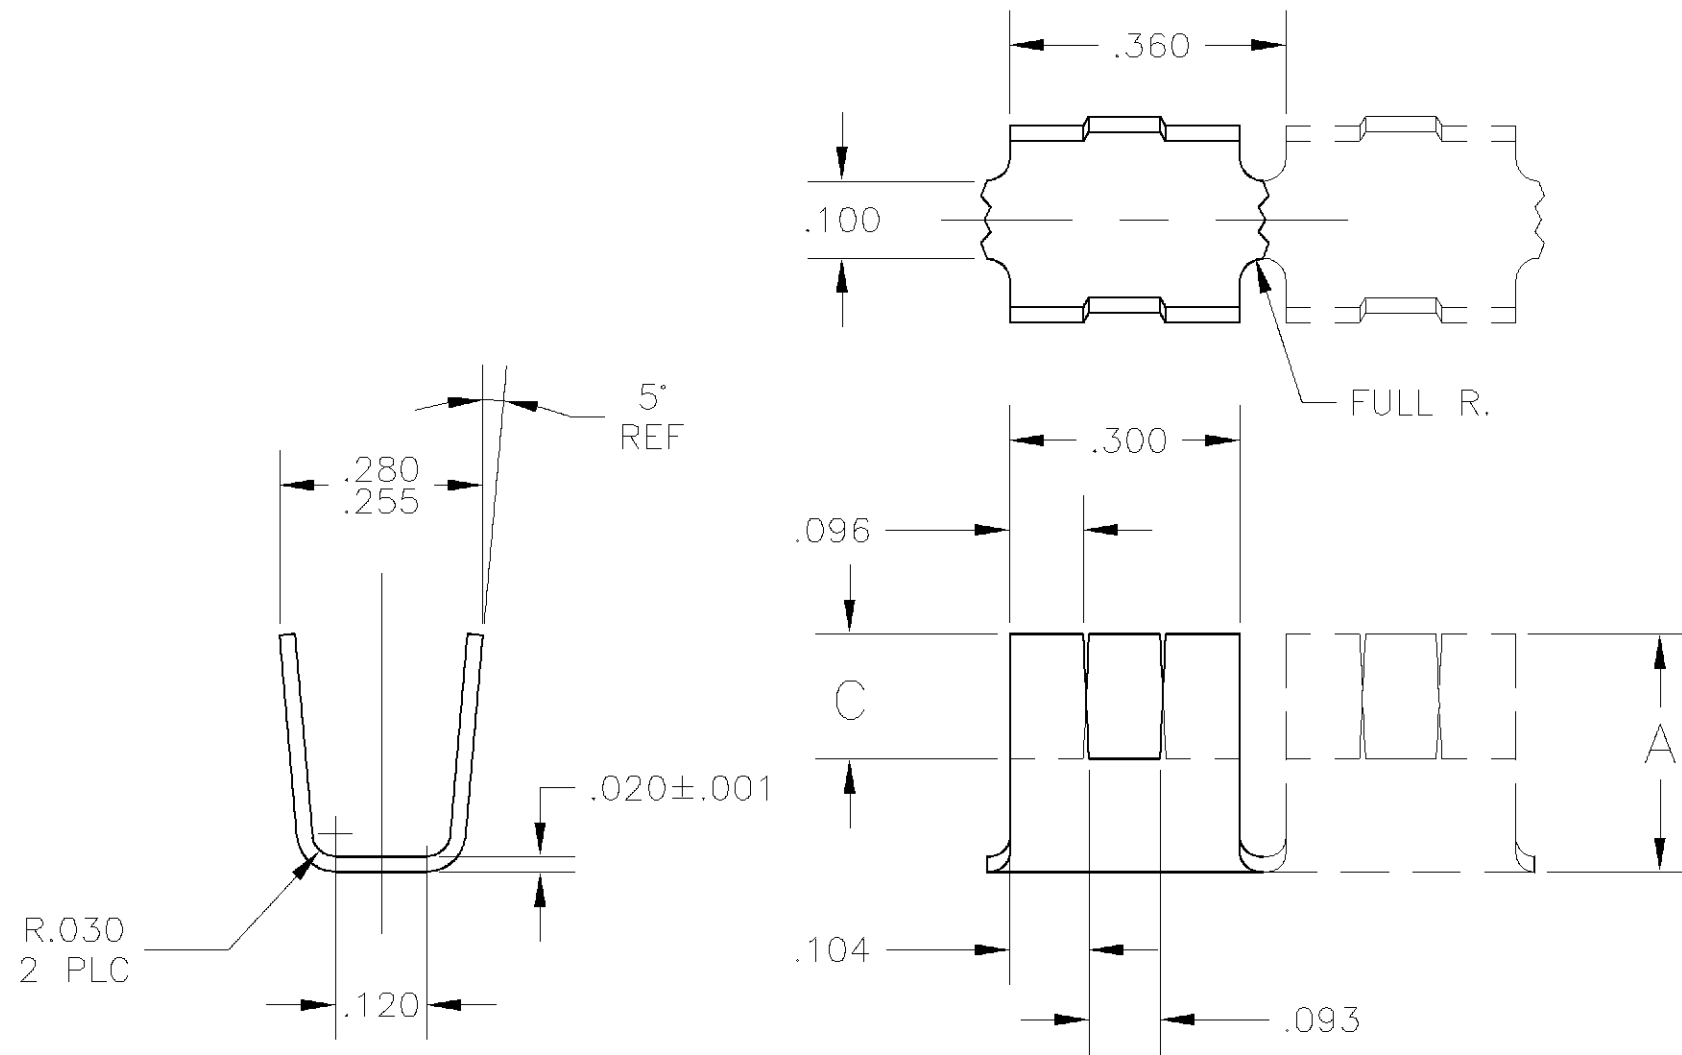

C01CA-W330R0	.345	.825	.198	1438254-2
C01CA-R330R0	.310	.750	.162	1438254-1
PART NO.	A ±.01	B ^{+.000} _{-.005}	C ±.010	TYCO PART NO.

THIS DRAWING IS A CONTROLLED DOCUMENT.		DWN	JR RUTH	17JAN2002	Tyco Electronics Corporation City, State, Zip		
DIMENSIONS: INCHES		CHK	G PORTA	17JAN02			
		APVD	G PORTA	17JAN02	NAME - -		
TOLERANCES UNLESS OTHERWISE SPECIFIED:		PRODUCT SPEC					
0 PLC ± - 1 PLC ± - 2 PLC ± - 3 PLC ± .010 4 PLC ± - ANGLES ± -		APPLICATION SPEC			WEIGHT -		
MATERIAL H 14 ALUMINUM		FINISH -					